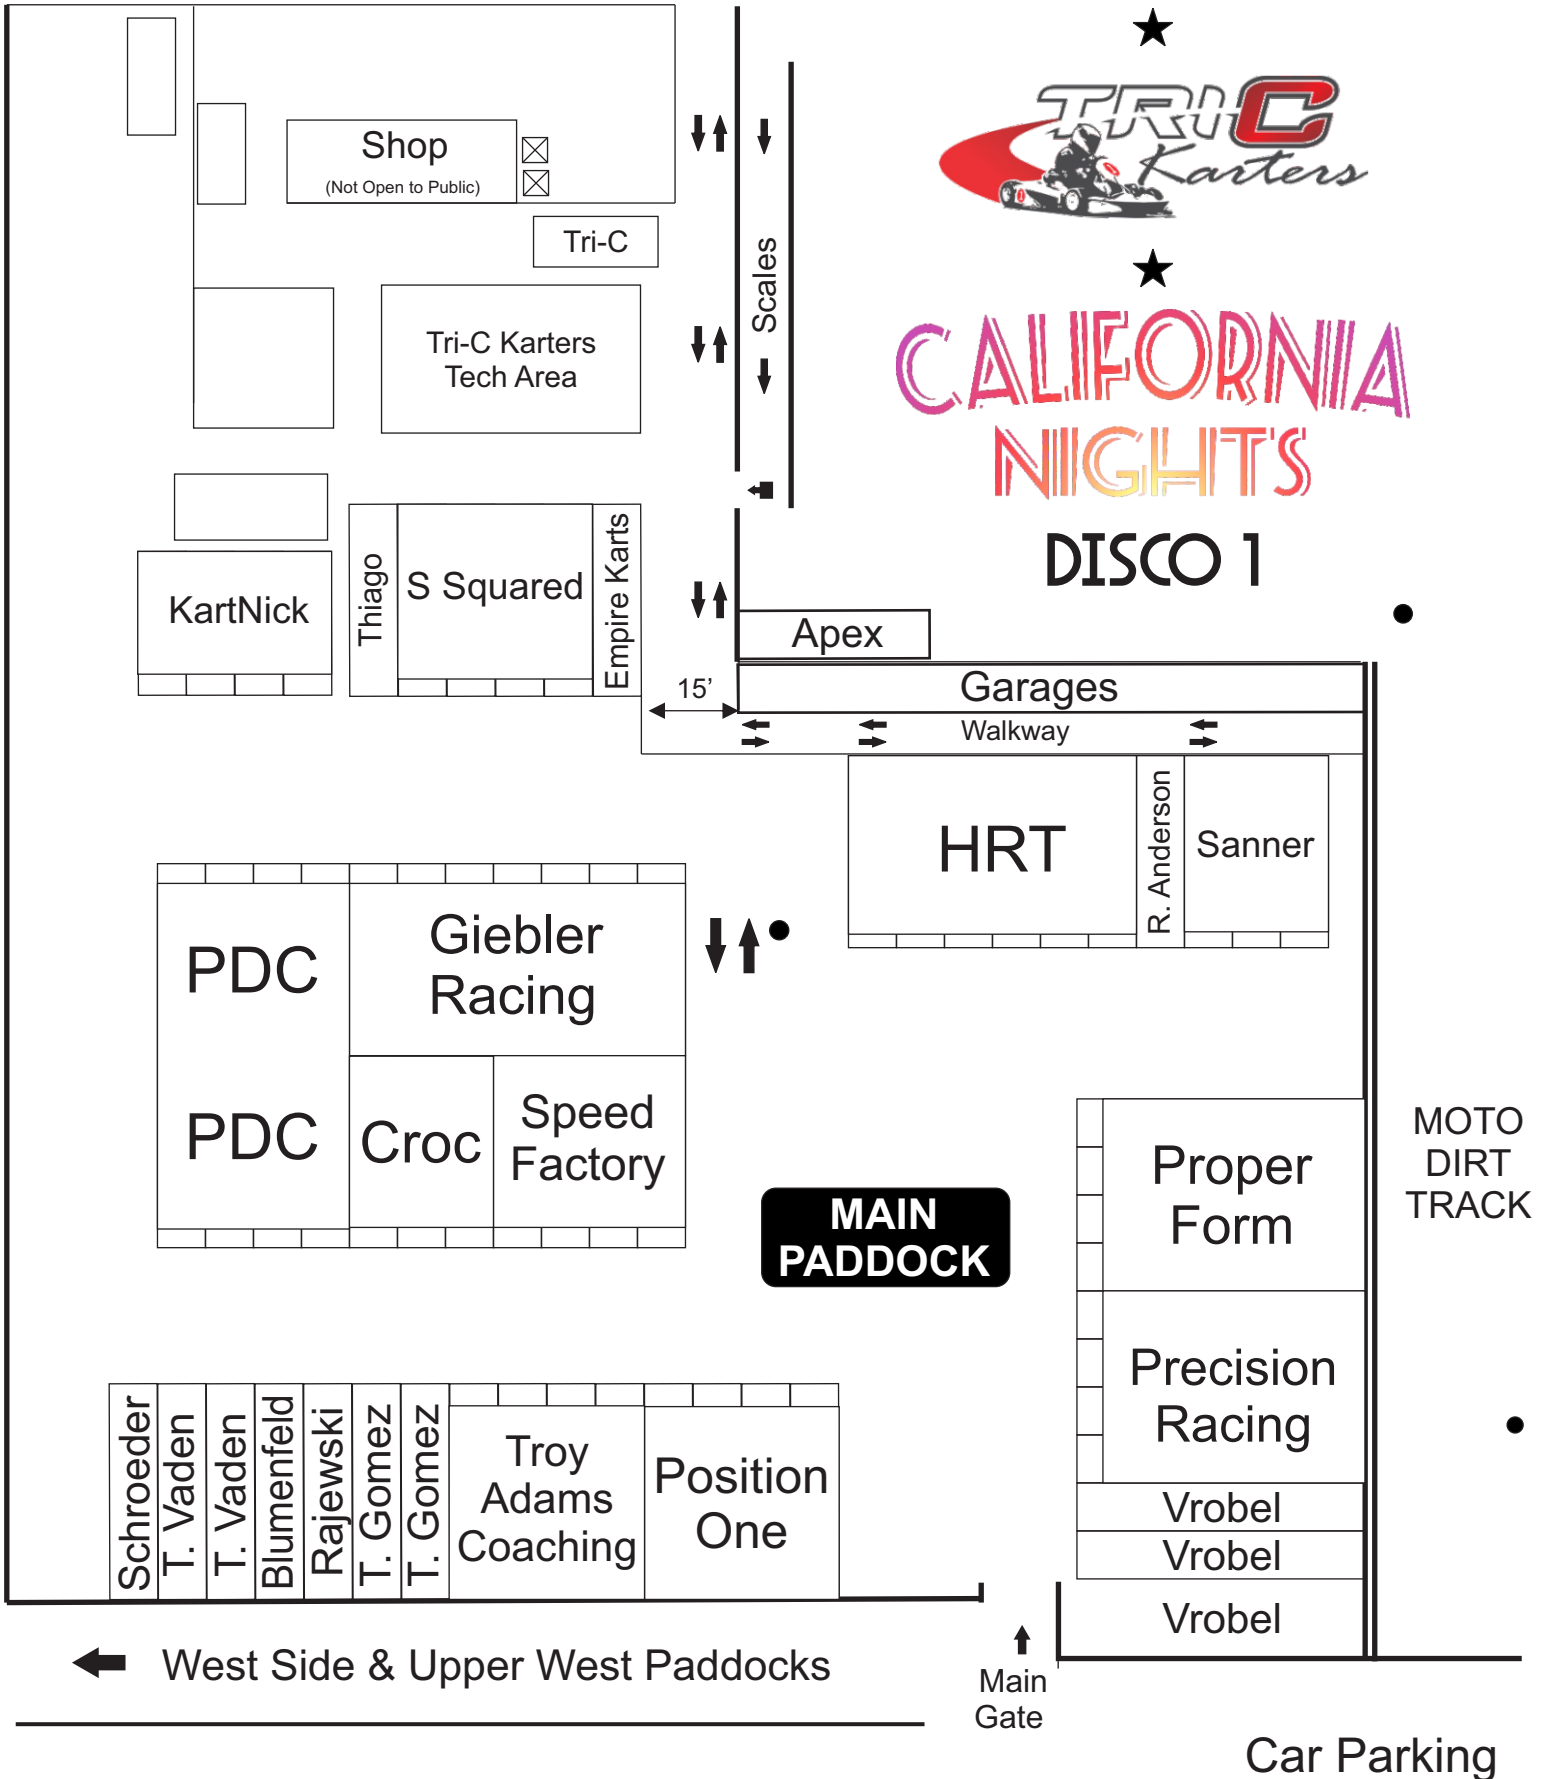

Grid

★
CALIFORNIA
NIGHTS
DISCO 1

Grid

Upper West Paddock

West Gate
(Walk-in only)

- K. Martin
- K. Martin
- L. Lin
- McMath
- McMath
- Gill
- Gill
- Bairhun
- Witkowski
- Reserved

Gate

Apex Motorsports Park
Main Paddock

NO GENERAL
PARKING ALLOWED

**WEST SIDE
PADDOCK**

Main Gate

Additional
Parking

Main Gate