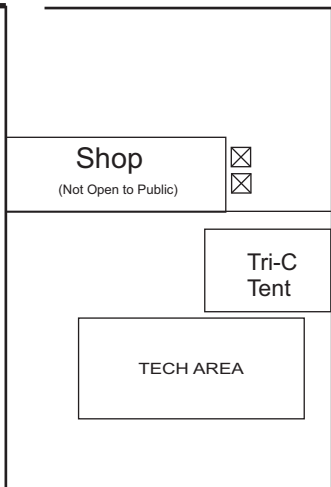

Grid

★
CALIFORNIA
NIGHTS
DISCO 1

Grid

Upper West Paddock

West Gate
(Walk-in only)

- K. Martin
- K. Martin
- L. Lin
- McMath
- McMath
- Gill
- Gill
- Bairhun
- Witkowski
- Reserved

Gate

Apex Motorsports Park
Main Paddock

NO GENERAL
PARKING ALLOWED

**WEST SIDE
PADDOCK**

Main Gate

Additional
Parking

Main Gate