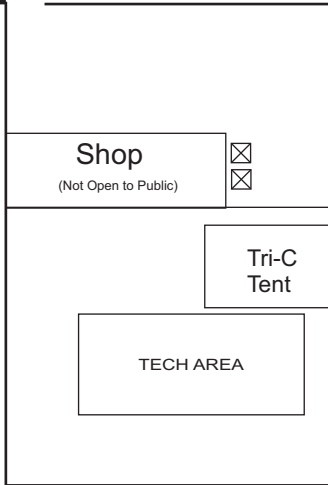

Grid

Motorsports Park

DISCO 1

UPDATED 4/30/26 @ 6:30

MAIN Paddock

← West Side & Upper West Paddocks

↑ Main Gate

Additional open pit spots, RV parking & car Parking →

CALIFORNIA NIGHTS

DISCO 1

UPDATED 4/30/26 @ 6:30

Grid

Upper West Paddock

West Gate
(Walk-in only)

- K. Martin
- K. Martin
- L. Lin
- McMath
- McMath
- Gill
- Gill
- Bairhun
- Witkowski
- Reserved

Gate
(Walk-in only)