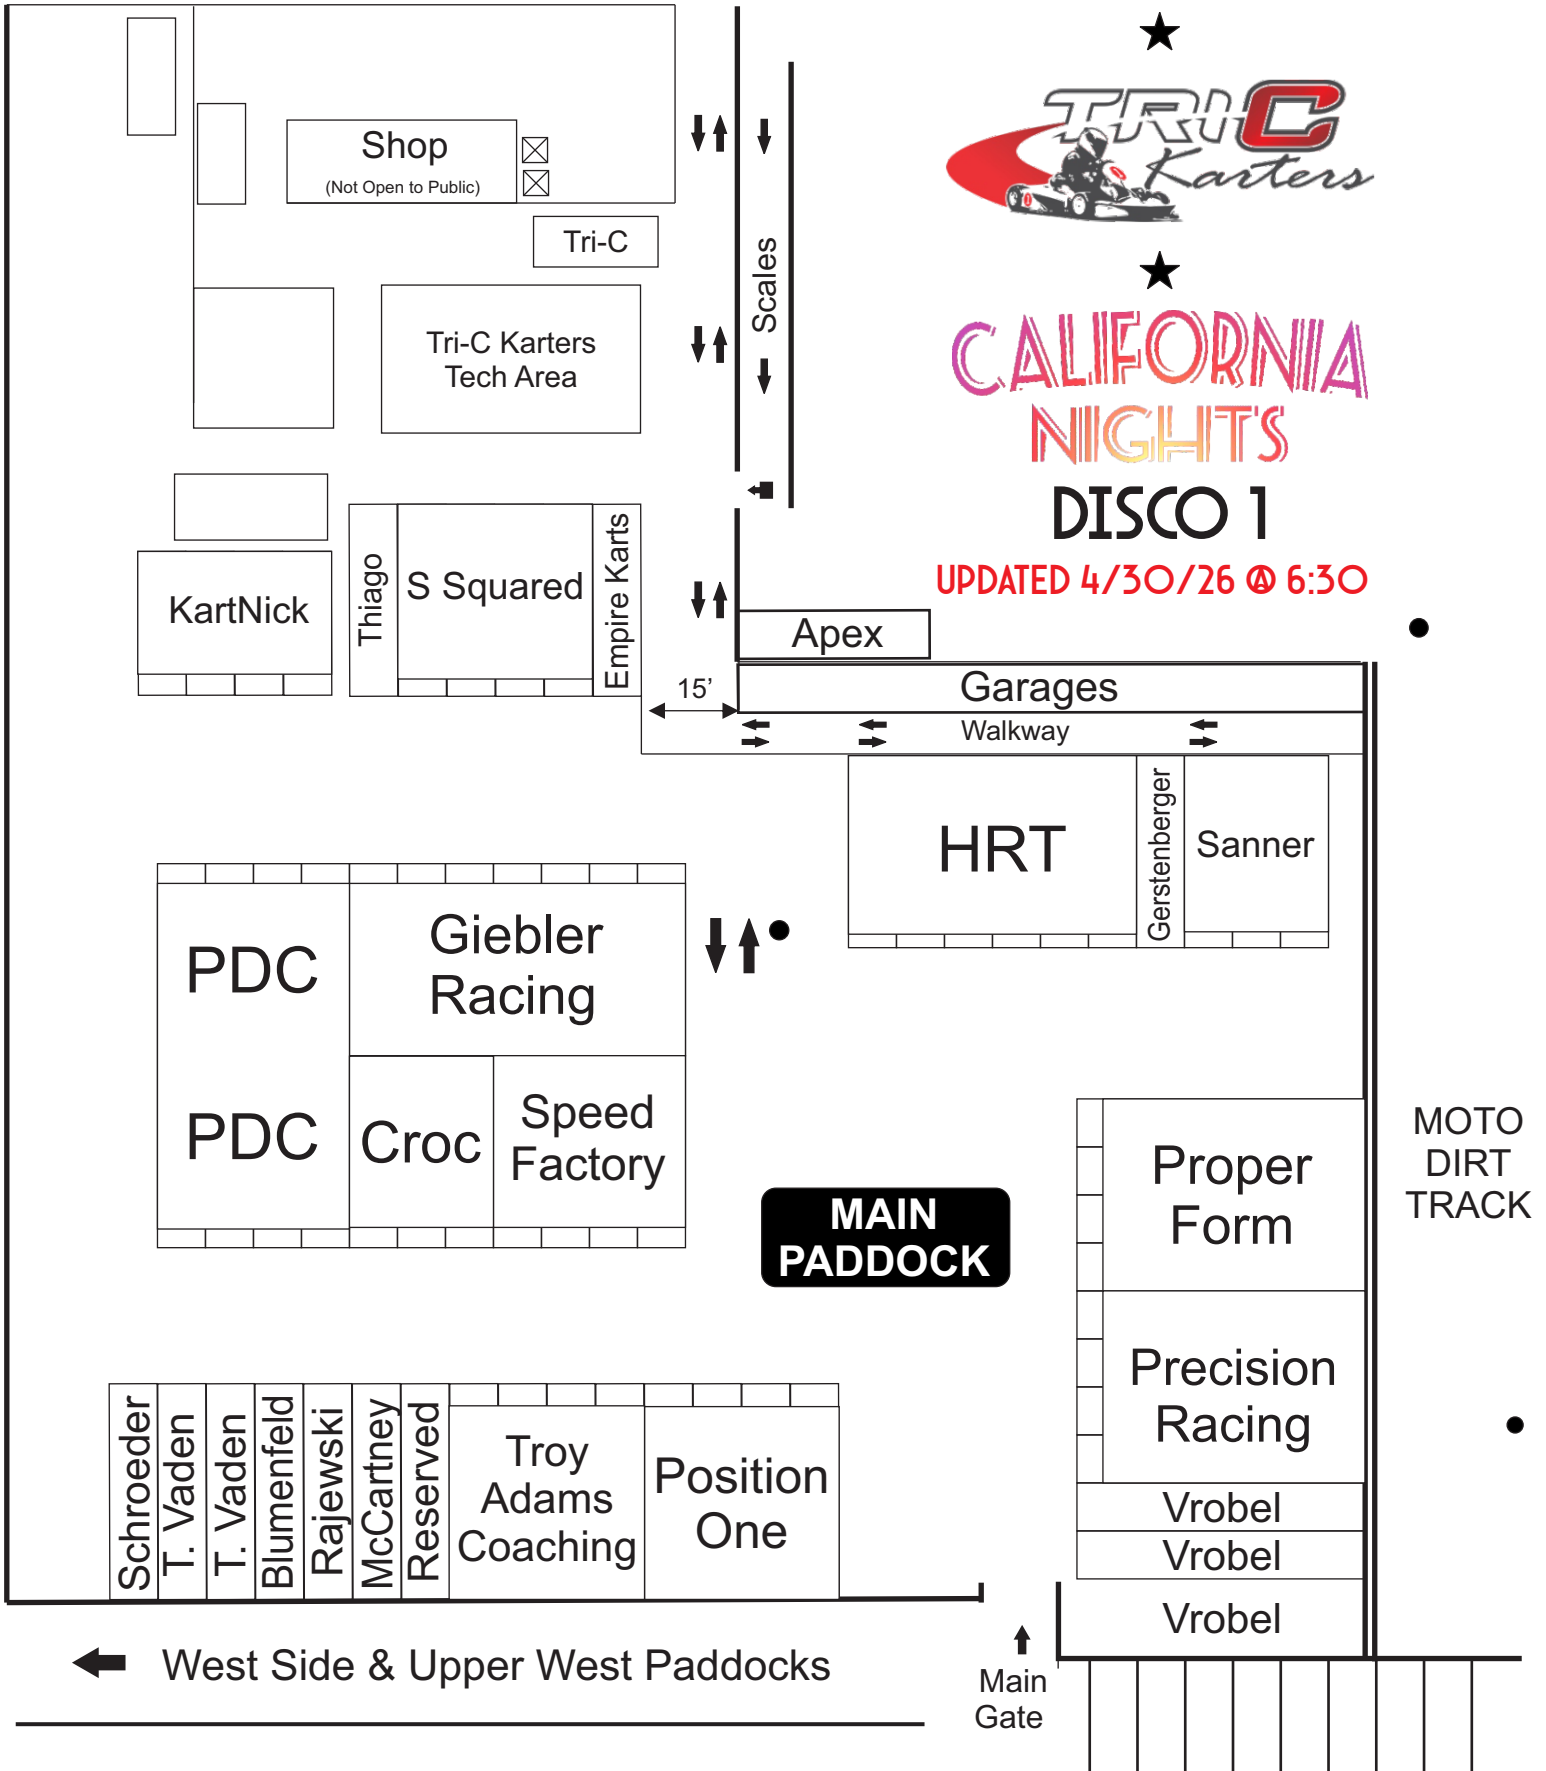

Grid

Motorsports Park

DISCO 1

UPDATED 4/30/26 @ 6:30

MAIN Paddock

← West Side & Upper West Paddocks

↑ Main Gate

Additional open pit spots, RV parking & car Parking →

CALIFORNIA NIGHTS

DISCO 1

UPDATED 4/30/26 @ 6:30

Grid

Upper West Paddock

West Gate
(Walk-in only)

- K. Martin
- K. Martin
- L. Lin
- McMath
- McMath
- Gill
- Gill
- Bairhun
- Witkowski
- Reserved

Gate
(Walk-in only)

Apex Motorsports Park
Main Paddock

NO GENERAL
PARKING ALLOWED

Car Parking

Main Gate

Additional open pit spots,
RV parking & car Parking

Main Gate

WEST SIDE
PADDOCK